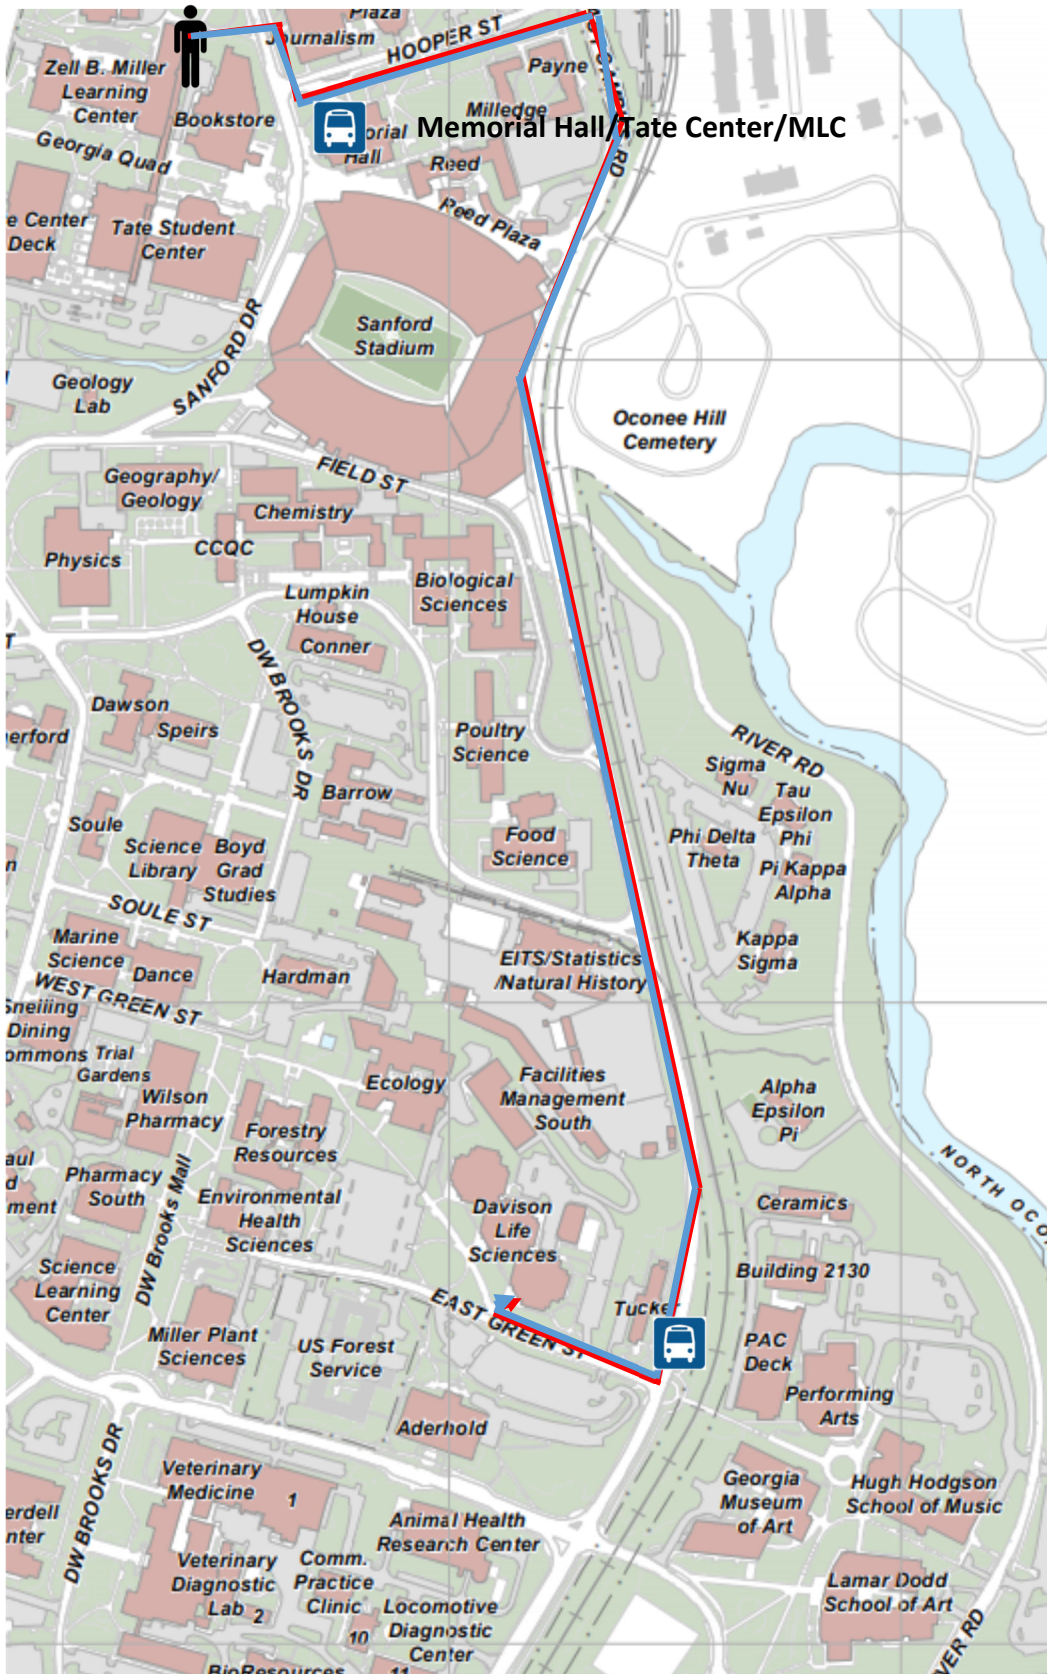

From Miller Learning Center to Davison Life Sciences

Walking Route

Accessible Route

Best to take the bus!

Bus Route:

- Board at the Bookstore
- Get off at Tucker Hall

Notes:

- Enter the building in Tower A (closest to East Campus Road)
- Follow the main hallway, making slight lefts; follow signs for the elevators
- Elevators are on the right, facing offices
- Take the elevator to the second floor; exit the elevator and make a left
- Follow the hallway, making slight right turns; follow signs for “Kathy Bolt, Advisor, Room 214A, Tower A,” posted along the hallway