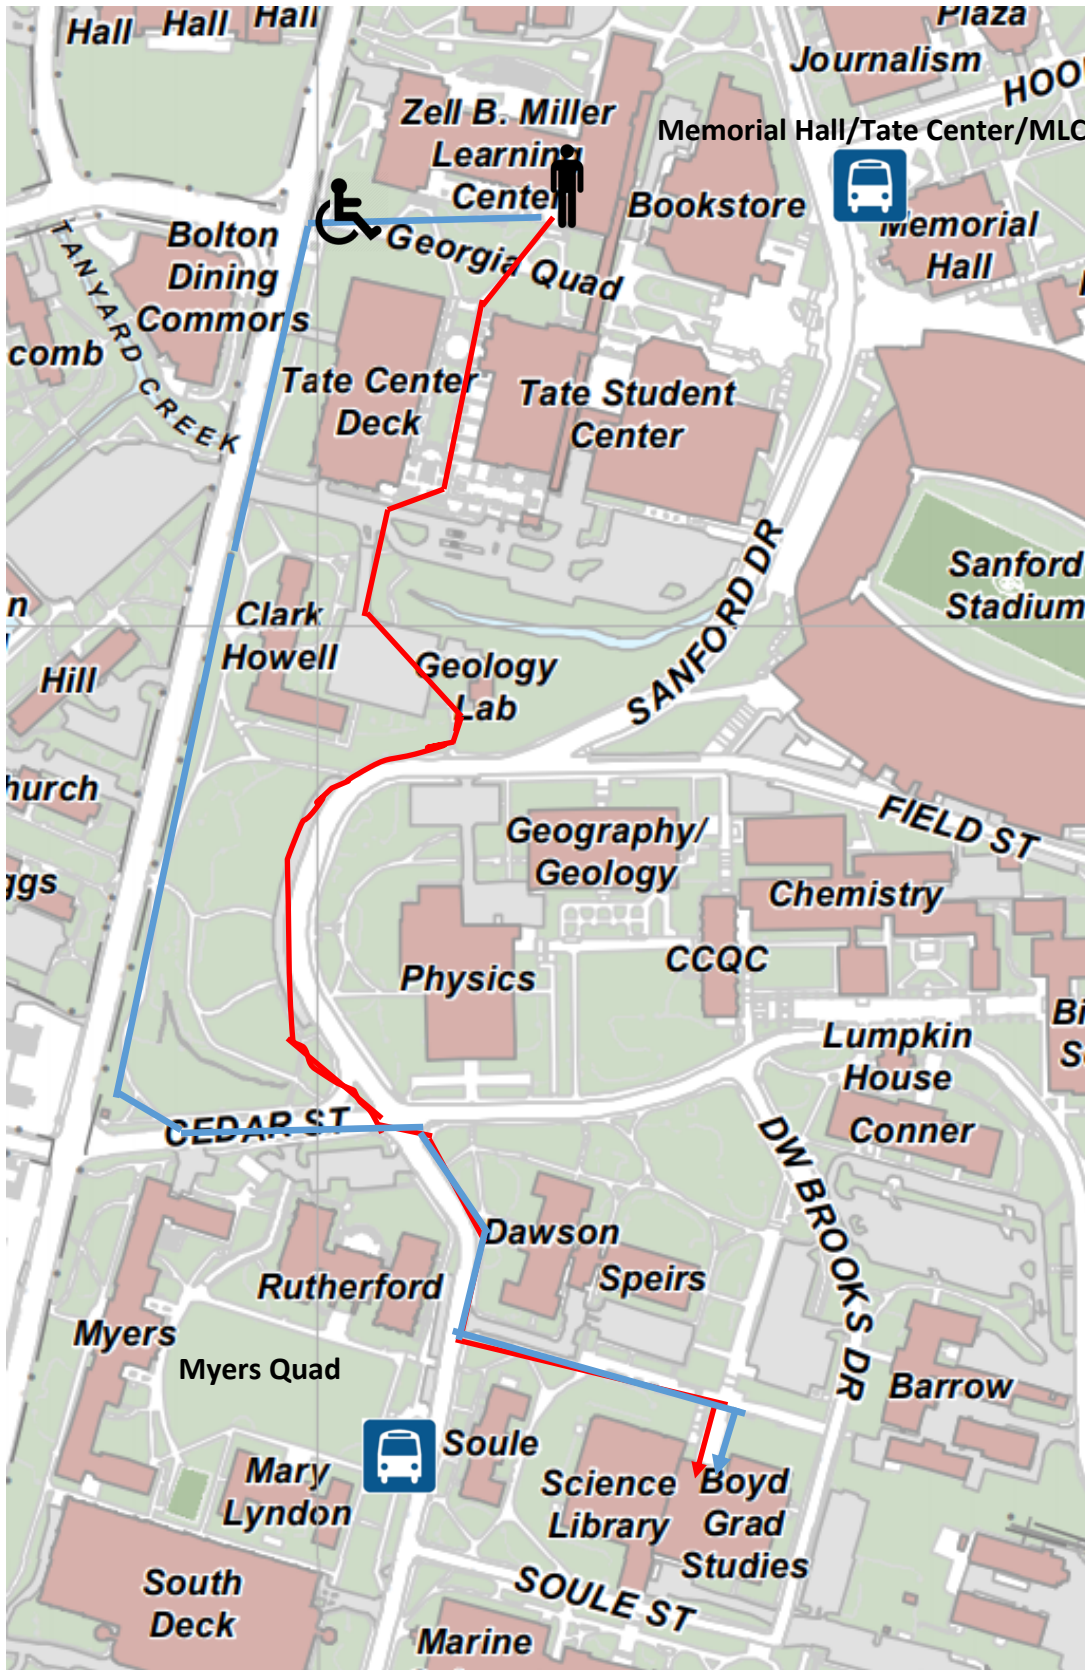

From Miller Learning Center to Boyd Grad. Studies

Walking Route

Accessible Route: see notes

Notes:

- Come in at front of building
- Take a left and pass through the glass doors
- Take a right and continue down hallway
- Rooms 216 and 217 are at the end of the hall

Bus Route

- Board by the bookstore
- Get off at Myers Quad